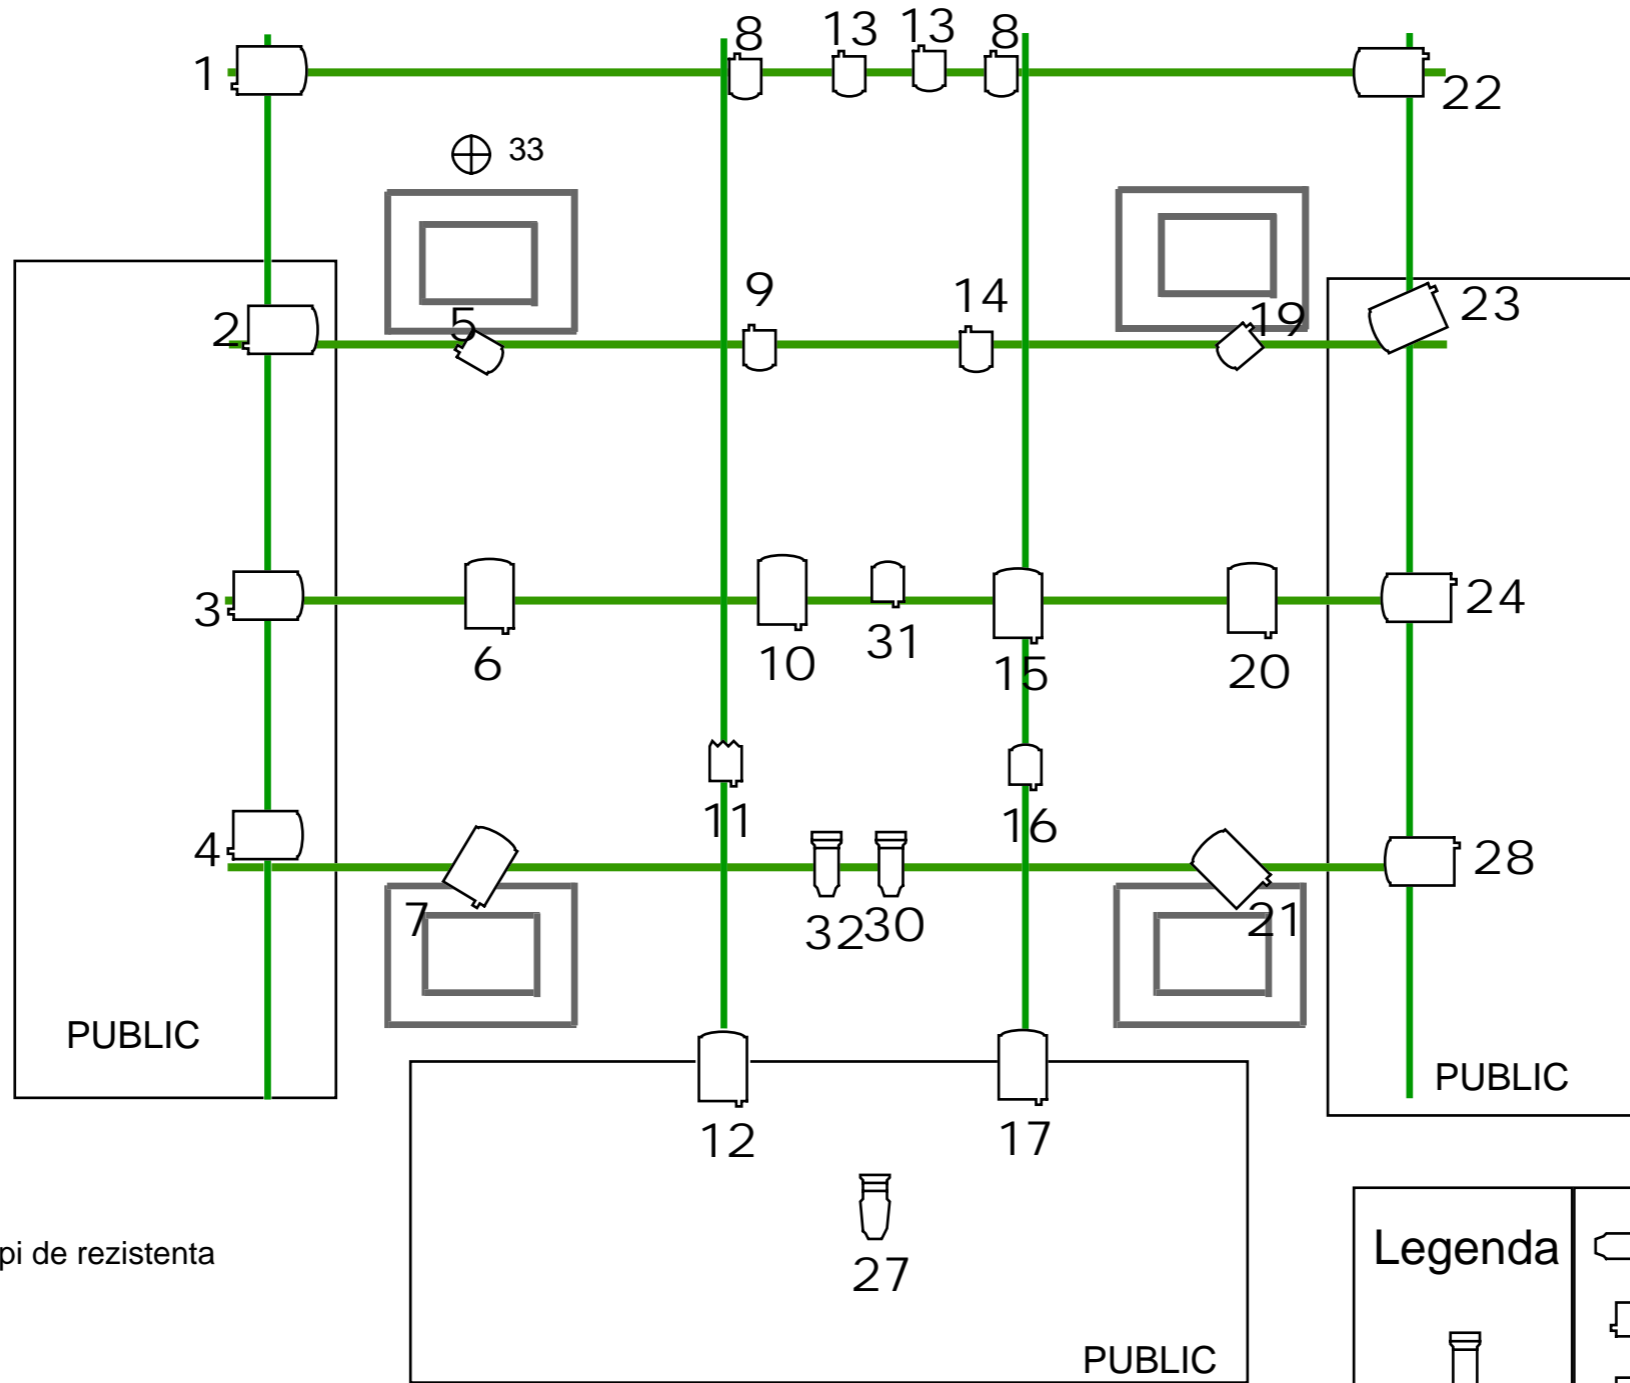

# TNC CLUJ

Light

Venue: STUDIO EUPHORION

Plot

⊕ ⊕  
29 220V

⊕  
220V

⊕  
36

stalpi de rezistenta

## Legenda

Canal

-  25-50° Source Four J 575W
-  Lampo F 500W
-  Lampo PC 500W
-  Lampo PC 1000W